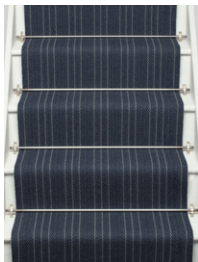

# Byron Stone

AVAILABLE WIDTHS

72cm / 28" approx

A contemporary herringbone ground design using elegant colour and delicate repeating stripes. Byron Stone sees a timeless soft brown mixing with contrasting olive black pinstripes.

COORDINATES

This design coordinates with Hanbury Stone.

COLOURS AVAILABLE

Byron Charcoal

Byron French Grey

Byron Midnight

Byron Taupe