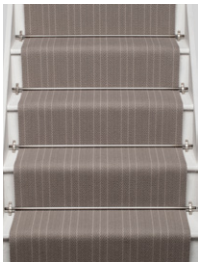

# Byron Stone

AVAILABLE WIDTHS

72cm / 28" approx

A contemporary herringbone ground design using elegant colour and delicate repeating stripes. Byron Stone sees a timeless soft brown mixing with contrasting olive black pinstripes.

COORDINATES

This design coordinates with Hanbury Stone.

COLOURS AVAILABLE

Byron Charcoal

Byron French Grey

Byron Midnight

Byron Taupe