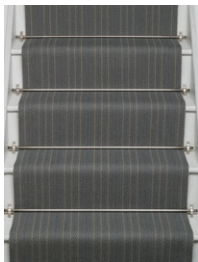

# Byron Stone

AVAILABLE WIDTHS

72cm / 28" approx

A contemporary herringbone ground design using elegant colour and delicate repeating stripes. Byron Stone sees a timeless soft brown mixing with contrasting olive black pinstripes.

TECHNICAL INFORMATION

- All widths are approximate.
- 100% British Blend Wool.
- Can be used as area rugs.
- Can be used as wall-to-wall floorcovering.
- Recommended for Residential/Domestic usage.
- Samples available to order.

COORDINATES

This design coordinates with Hanbury Stone.

COLOURS AVAILABLE

Byron Charcoal

Byron French Grey

Byron Midnight

Byron Taupe