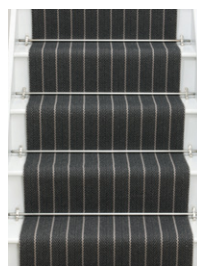

ROGER
OATES
DESIGN

VENETIAN FLATWEAVE

Halle Elephant

AVAILABLE WIDTHS

67cm/27" approx

Classic herringbone repeating stripes are edged by black olive pinstripes making Halle Elephant an understated and stylish option. When seamed together, Halle creates striking rugs and fully covered landings areas.

TECHNICAL INFORMATION

All widths are approximate.
100% British Blend Wool.
Can be used as area rugs.
Can be used as wall-to-wall floorcovering.
Recommended for Residential/Domestic usage.
Samples available to order.

COORDINATES

This design coordinates with Hanover Elephant.

COLOURS AVAILABLE

Halle Soft Black