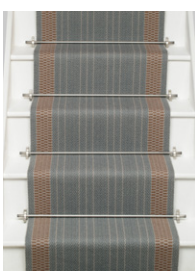

ROGER
OATES
DESIGN

VENETIAN FLATWEAVE

Hanbury Charcoal

AVAILABLE WIDTHS

60cm/24" 72cm/28" 84cm/33" approx

A contemporary herringbone design using a striking archived colour and part of our statement making Borders Collection. Hanbury Charcoal features a bold checkerboard border framing a graphite herringbone ground, punctuated by delicate soft pebble pinstripes.

TECHNICAL INFORMATION

- All widths are approximate.
- 100% British Blend Wool.
- Can be used as area rugs.
- Can be used as wall-to-wall floorcovering.
- Recommended for Residential/Domestic usage.
- Samples available to order.

COORDINATES

This design coordinates with **Byron Charcoal**.

COLOURS AVAILABLE

Hanbury French Grey

Hanbury Midnight

Hanbury Stone

Hanbury Taupe