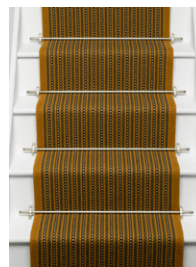

ROGER
OATES
DESIGN

VENETIAN FLATWEAVE

Ixworth Lamp Black

AVAILABLE WIDTHS

61cm/24" 68cm/27" approx

A new design from our celebratory Anniversary Collection. Ixworth Lamp Black features a striking and intricate folk-style chainlink striped body of soft black and warm neutrals, with a simple narrow rib border.

TECHNICAL INFORMATION

All widths are approximate.
100% British Blend Wool.
Can be used as area rugs.
Can be used as wall-to-wall floorcovering.
Recommended for Residential/Domestic usage.
Samples available to order.

COLOURS AVAILABLE

Ixworth Ochre