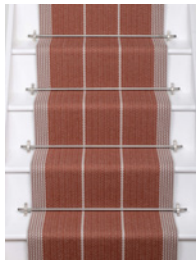

# Swanson Juniper

AVAILABLE WIDTHS

68cm/27" approx

A simple yet popular design, Swanson Juniper sees a vibrant herringbone body of deep green contrast beside refined soft black border stripes. Swanson works beautifully when joined by hand as an area rug to create a strong repeating pattern.

TECHNICAL INFORMATION

- All widths are approximate.
- 100% British Blend Wool.
- Can be used as area rugs.
- Can be used as wall-to-wall floorcovering.
- Recommended for Residential/Domestic usage.
- Samples available to order.

COLOURS AVAILABLE

Swanson Airforce

Swanson Brick

Swanson Celadon

Swanson Clay

Swanson Cranberry

Swanson Fog

Swanson Pebble